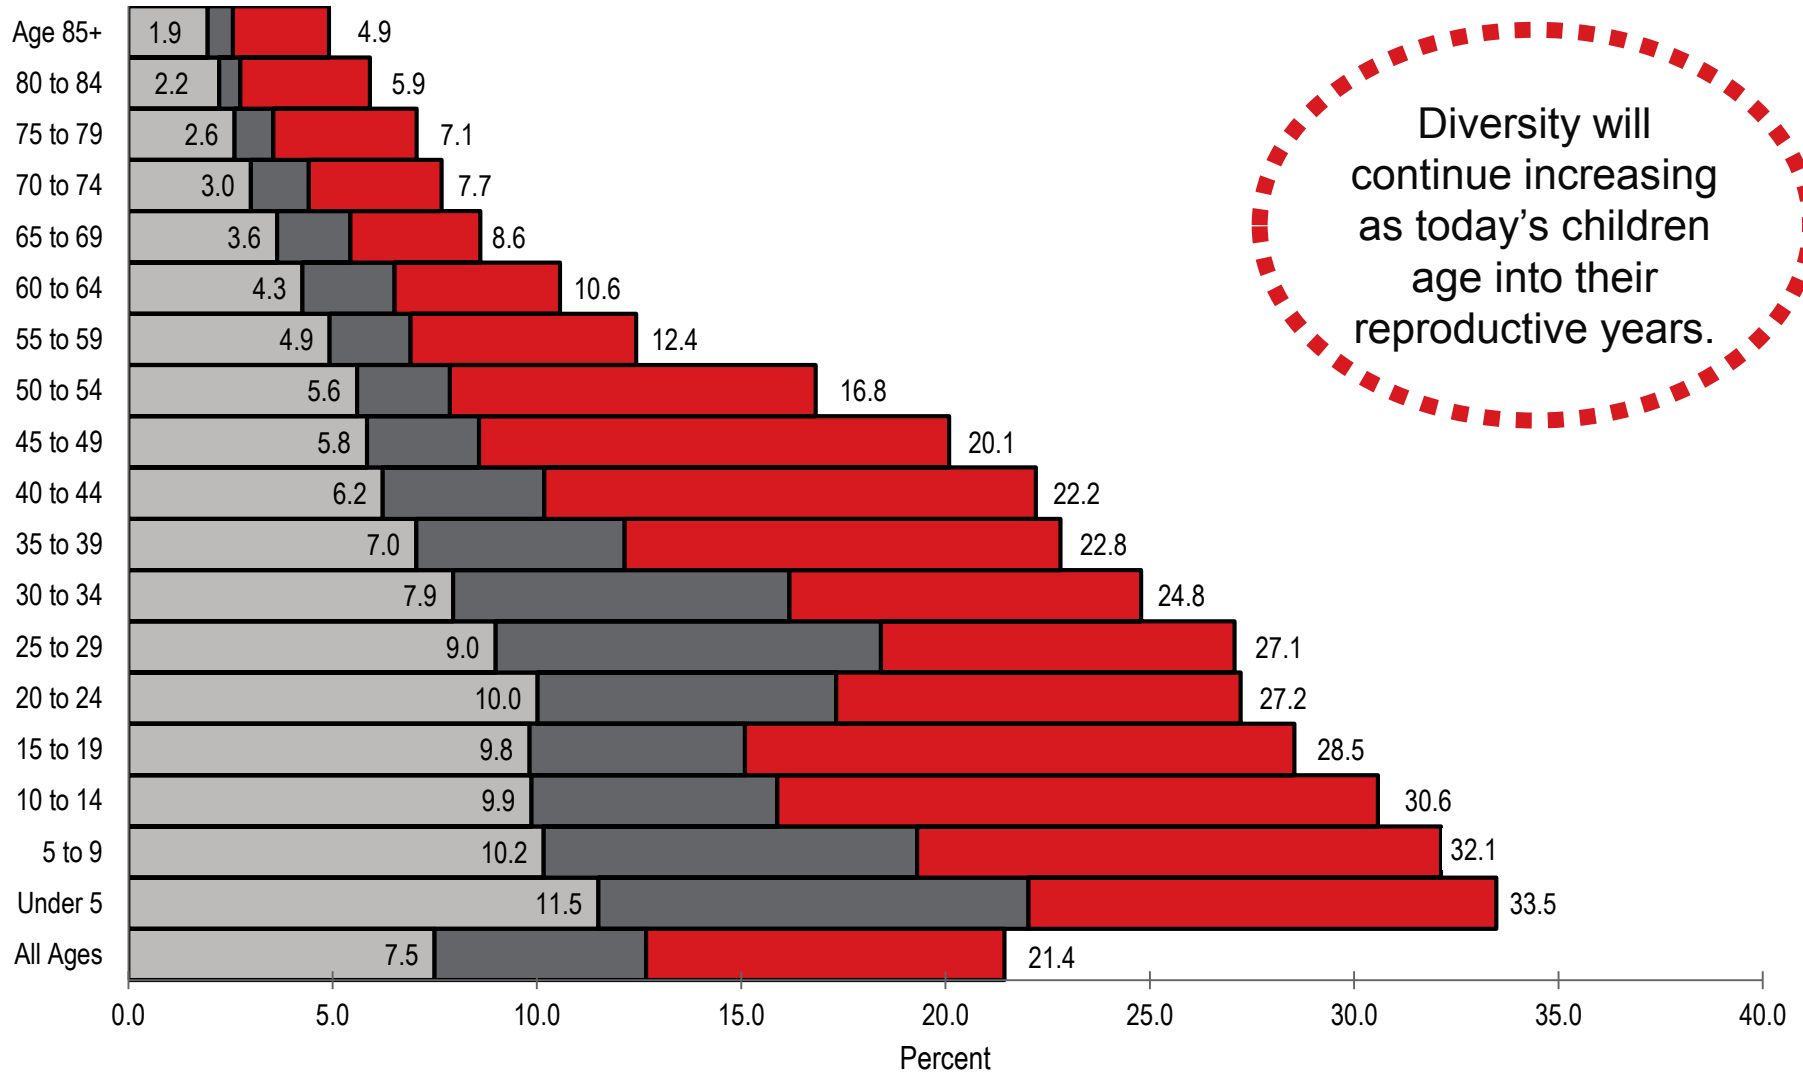

In 1990 Nebraska was not very diverse; minority populations now represent 1 in 5 Nebraskans

Nonwhite or Latino as a percent of total population

1990 2000 2018

Diversity will continue increasing as today's children age into their reproductive years.